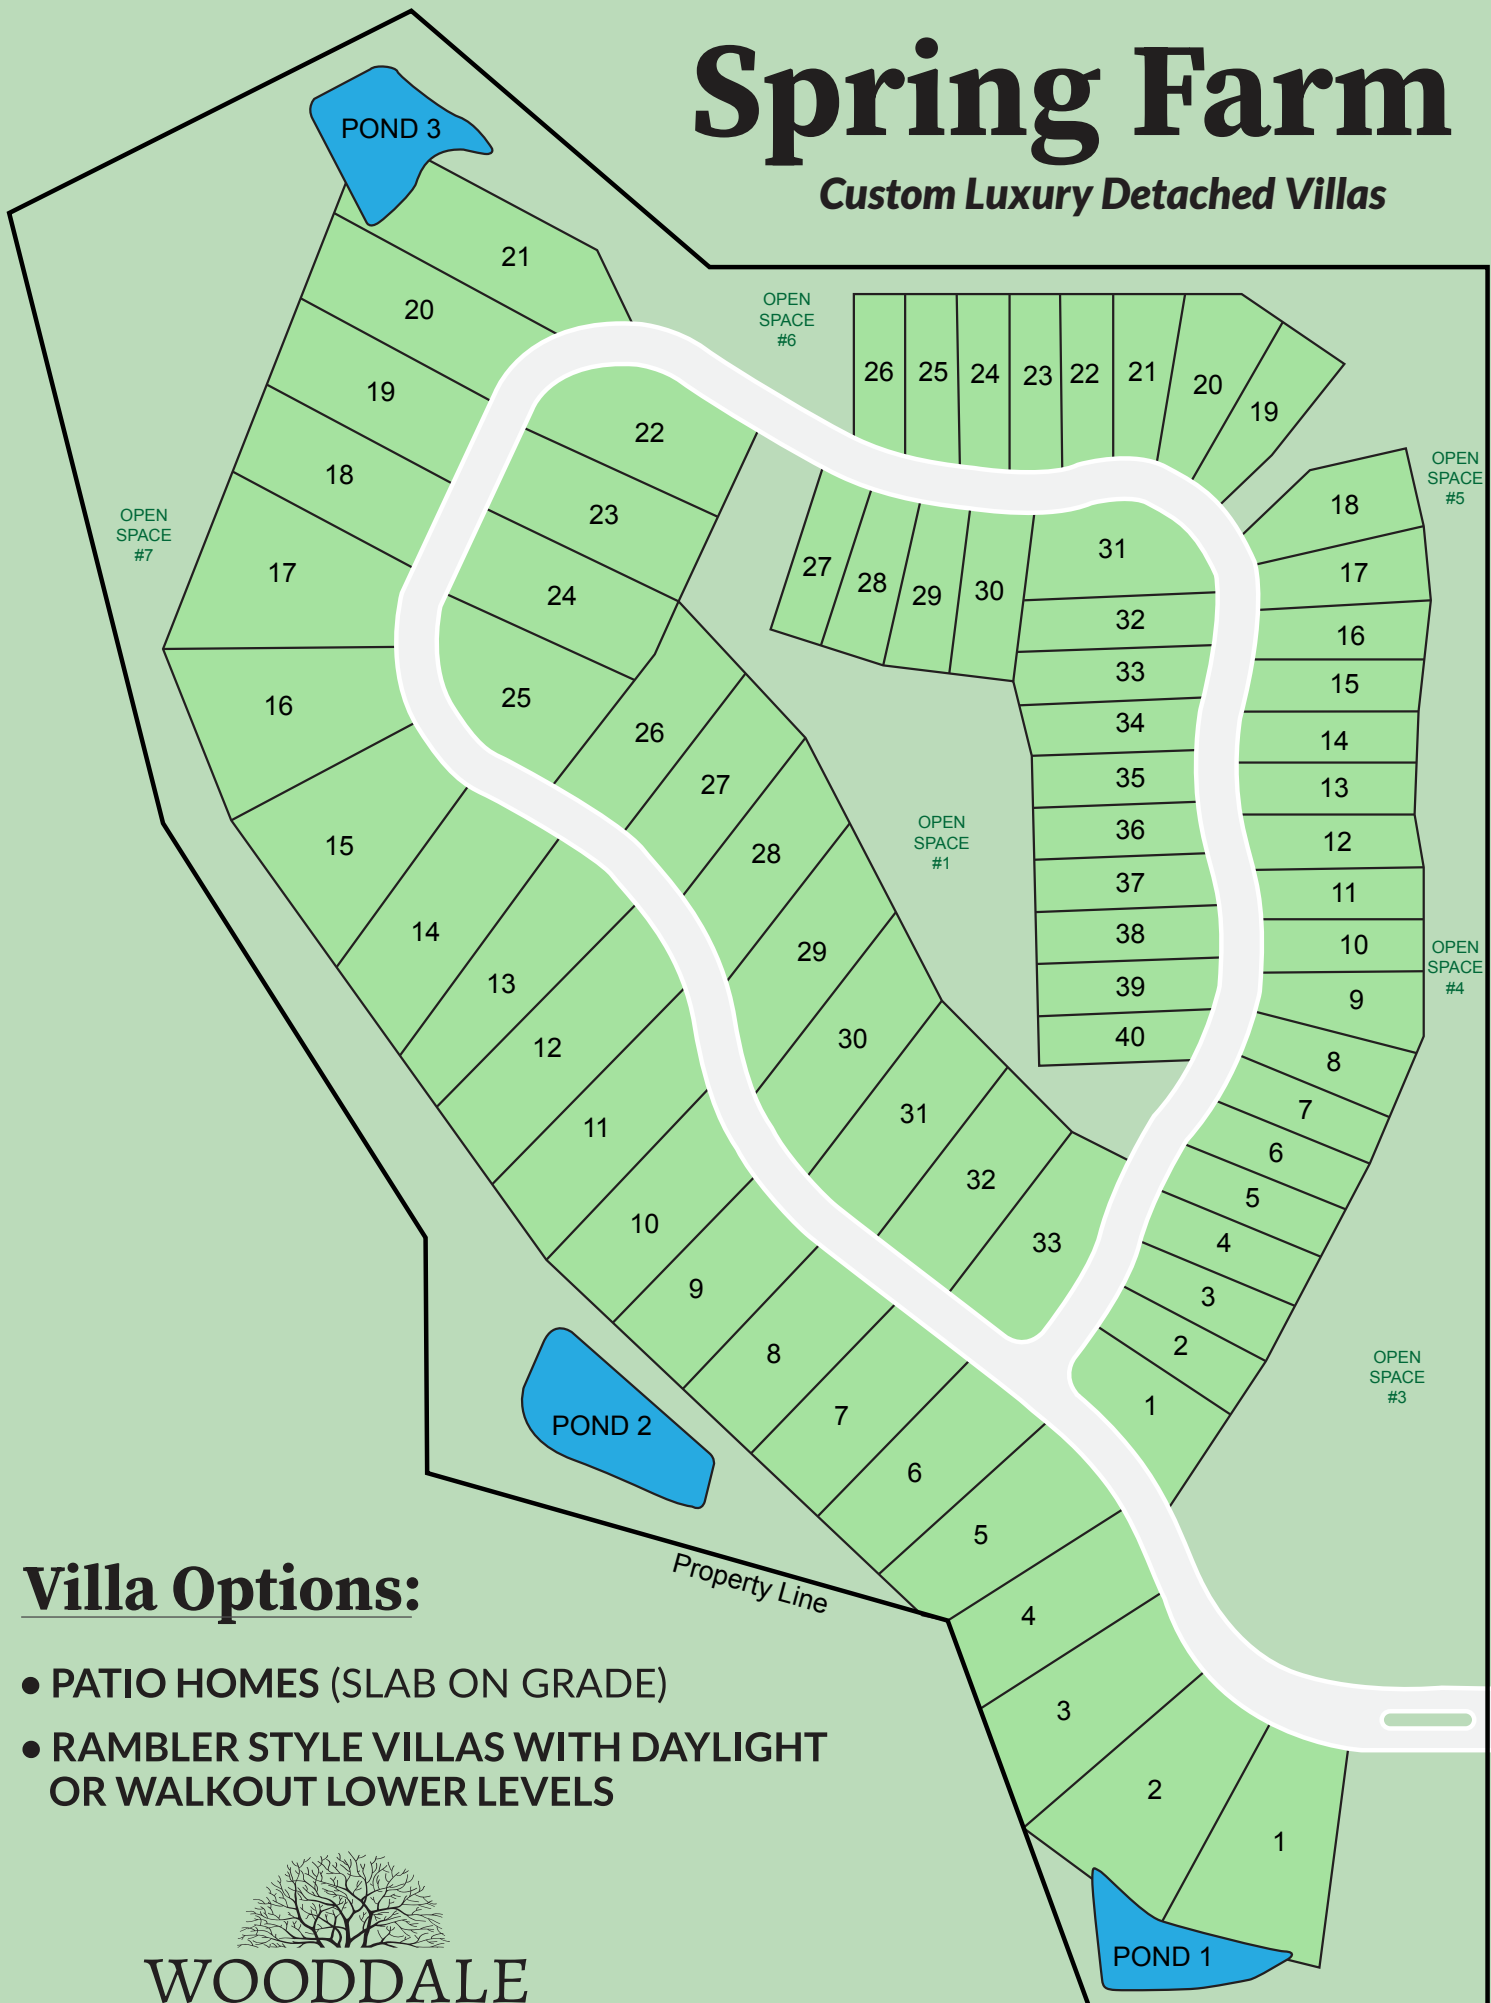

Spring Farm

Custom Luxury Detached Villas

Villa Options:

- PATIO HOMES (SLAB ON GRADE)
- RAMBLER STYLE VILLAS WITH DAYLIGHT OR WALKOUT LOWER LEVELS